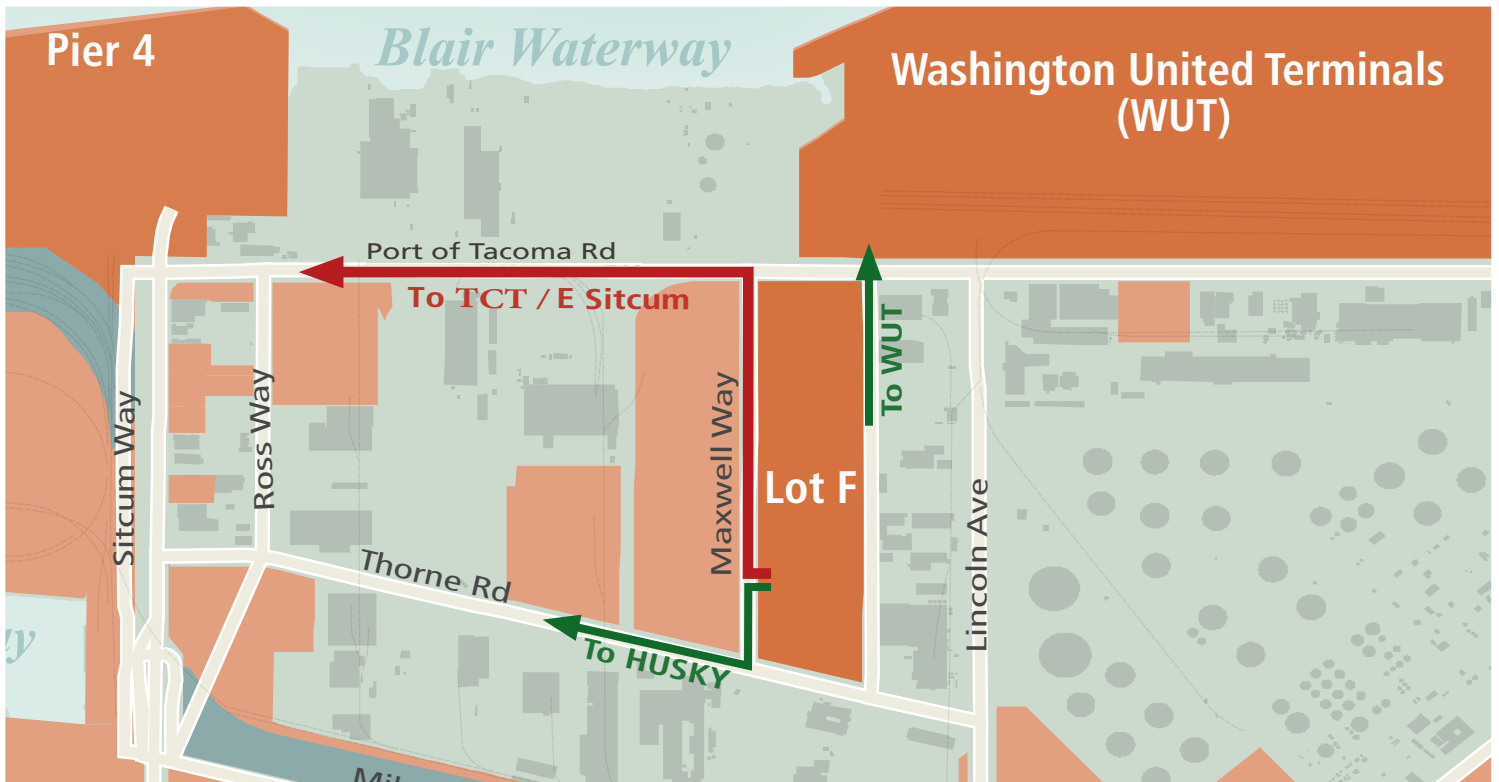

STARTING September 20th

**THE NORTHWEST
SEAPORT ALLIANCE**

NEW TRUCK STAGING IN LOT F

PLEASE USE LINCOLN TO THORNE TO ENTER LOT F

WUT.....NO CHANGE

HUSKY.....NO CHANGE

TCT /E SITCUM TERMINAL

1. Stage in center lanes
2. Turn right on Maxwell
3. Turn left on Port of Tacoma Rd
4. Head into Main Gate