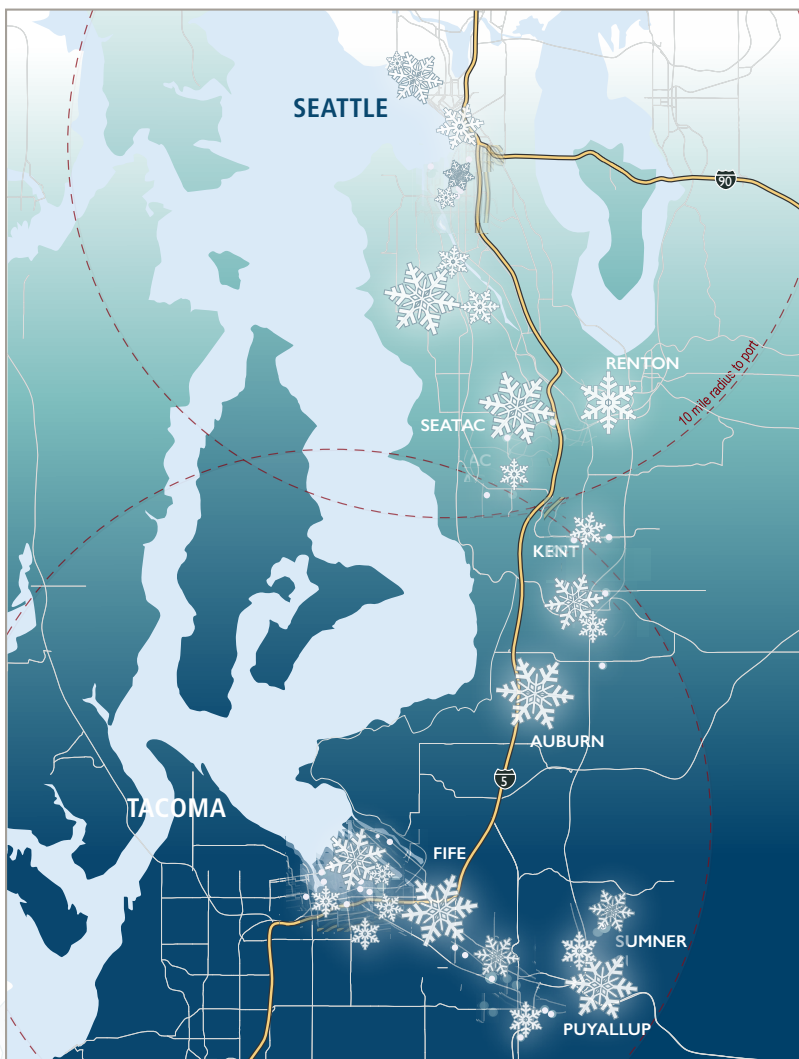

YOUR REFRIGERATED CARGO HANDLING EXPERTS

THE NORTHWEST
SEAPORT ALLIANCE
Gateway to Solutions

The Northwest Seaport Alliance is the nation's #1 gateway for containerized reefer exports, handling nearly 20% of U.S. volume

PUGET SOUND COLD STORAGE FACILITIES

Delivering the capacity, infrastructure and services you need:

- 40+ companies offering cold storage and refrigerated cargo handling services near our harbors
- Over 2.3 million sq. ft. of temperature-controlled warehouse space
- Refrigerated transload and rail-served facilities available
- 5,200+ reefer plugs at international terminals; 8,000+ reefer plugs on international vessels calling at NWSA harbors each week
- Experience working with a wide variety of frozen and chilled commodities

Sue Coffey

253.230.3282

scoffey@nwseaportalliance.com

Tom Bellerud

253.383.9405

tbellerud@nwseaportalliance.com

Steve Balaski

253.888.4403

sbalaski@nwseaportalliance.com

Georgette Reidburn

253.383.9415

greidburn@nwseaportalliance.com

John Tullis

253.428.8603

jtullis@nwseaportalliance.com

Andre Elmaleh

253.592.6792

aelamleh@nwseaportalliance.com

Jeff Brubach

253.592.6211

jbrubach@nwseaportalliance.com

Mike Reilly

253.383.9418

mreilly@nwseaportalliance.com